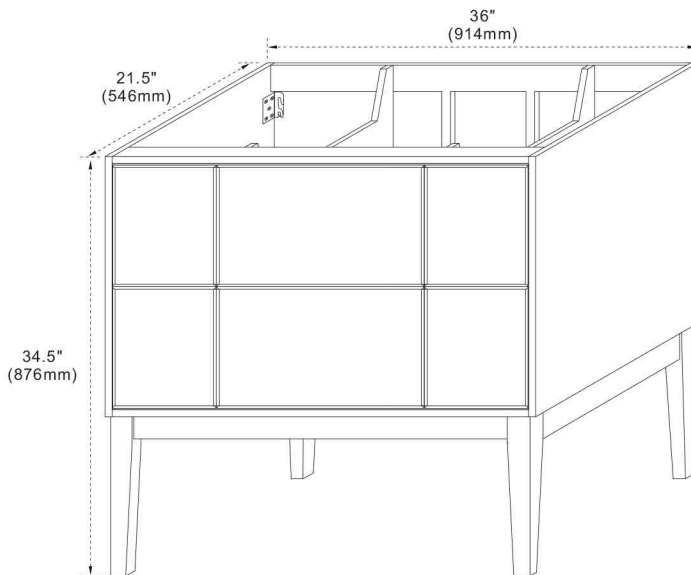

FEATURES

1. Solid wood and Plywood;
2. Two soft closing doors;
3. One full extension soft closing drawer;
4. Dovetail construction drawer;
5. Adjustable interior shelves;
6. Detachable wooden base

COLORS/FINISHES

LY - Linen Grey

**NOTE: SINK STYLE, SHAPE, FAUCET HOLES, CUTOUT ON TOP, VANITY MAY VARY FROM THE PICTURE ABOVE.
INSTRUCTIONAL PURPOSE ONLY.**

Professional installation is recommended.

www.bellaterra-home.com

Bellaterra Home LLC, All Rights Reserved 2018