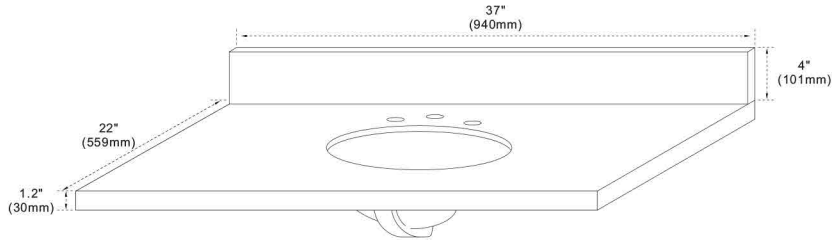

## FEATURES

1. Single 18" oval undermount sink cutout;
2. 8" wide spread faucet holes;
3. 4" height backsplash included;
4. Thickness laminated to 1.2"